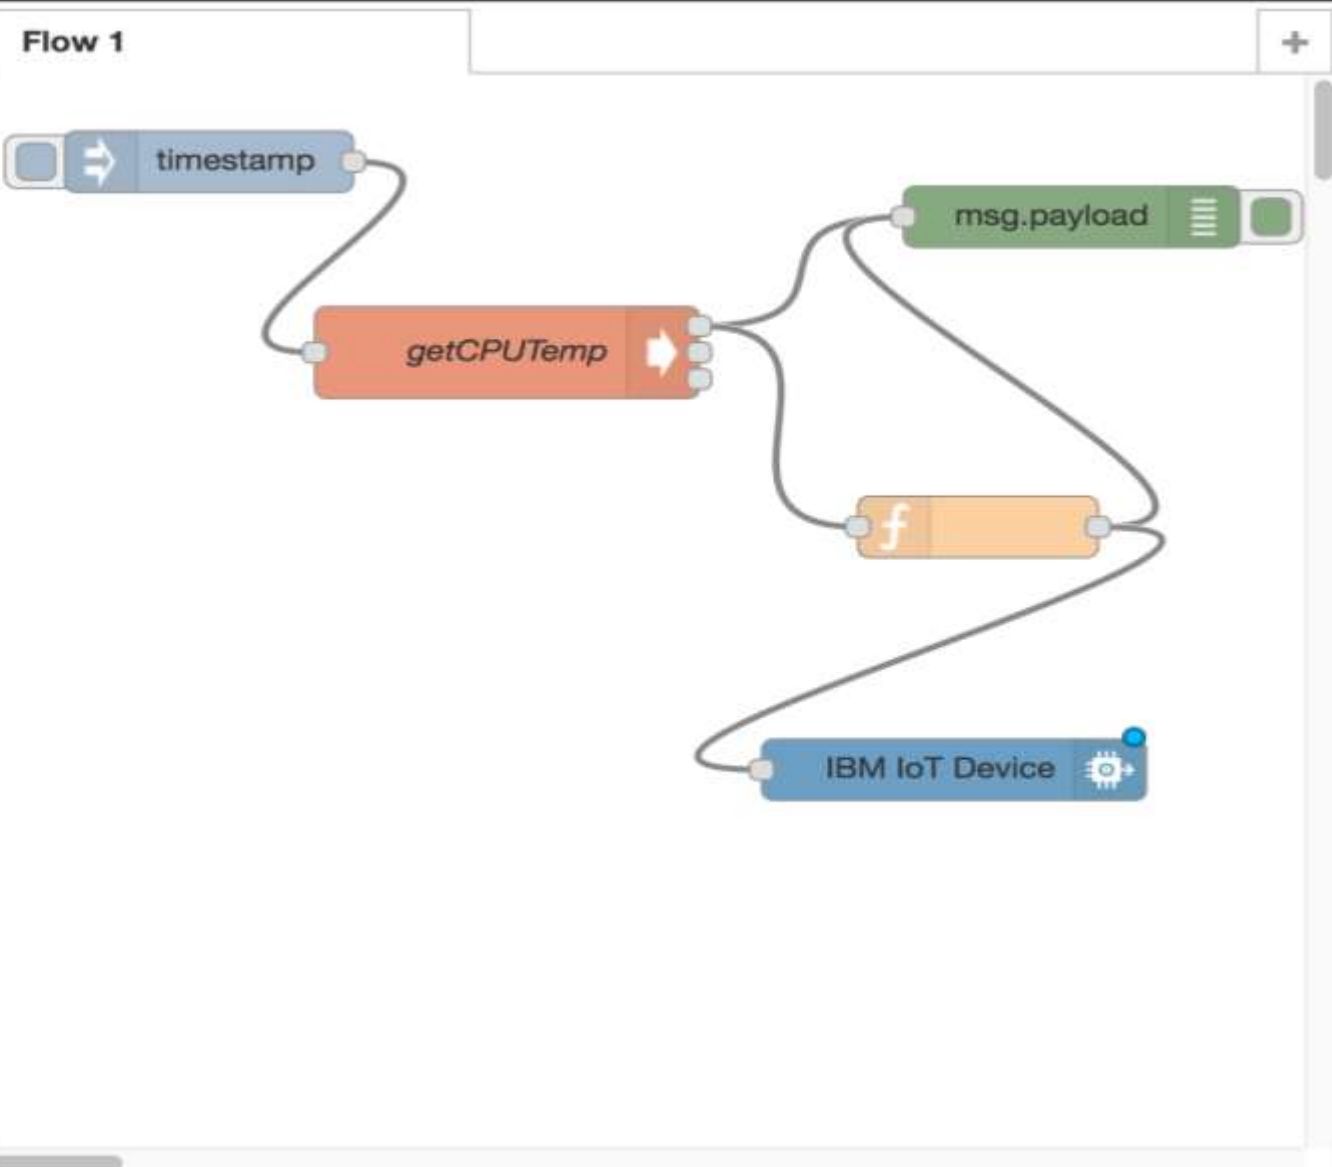

# Thomas Jefferson University Hospital

Nursing Care

# IBM Watson IoT + Harman “kognitív gondnok”

filter nodes

Watson IoT

output

- debug
- mqtt
- http response
- websocket
- tcp
- udp
- serial
- Watson IoT

function

- function
- template

info

## Devices

Sensors &  
Networks