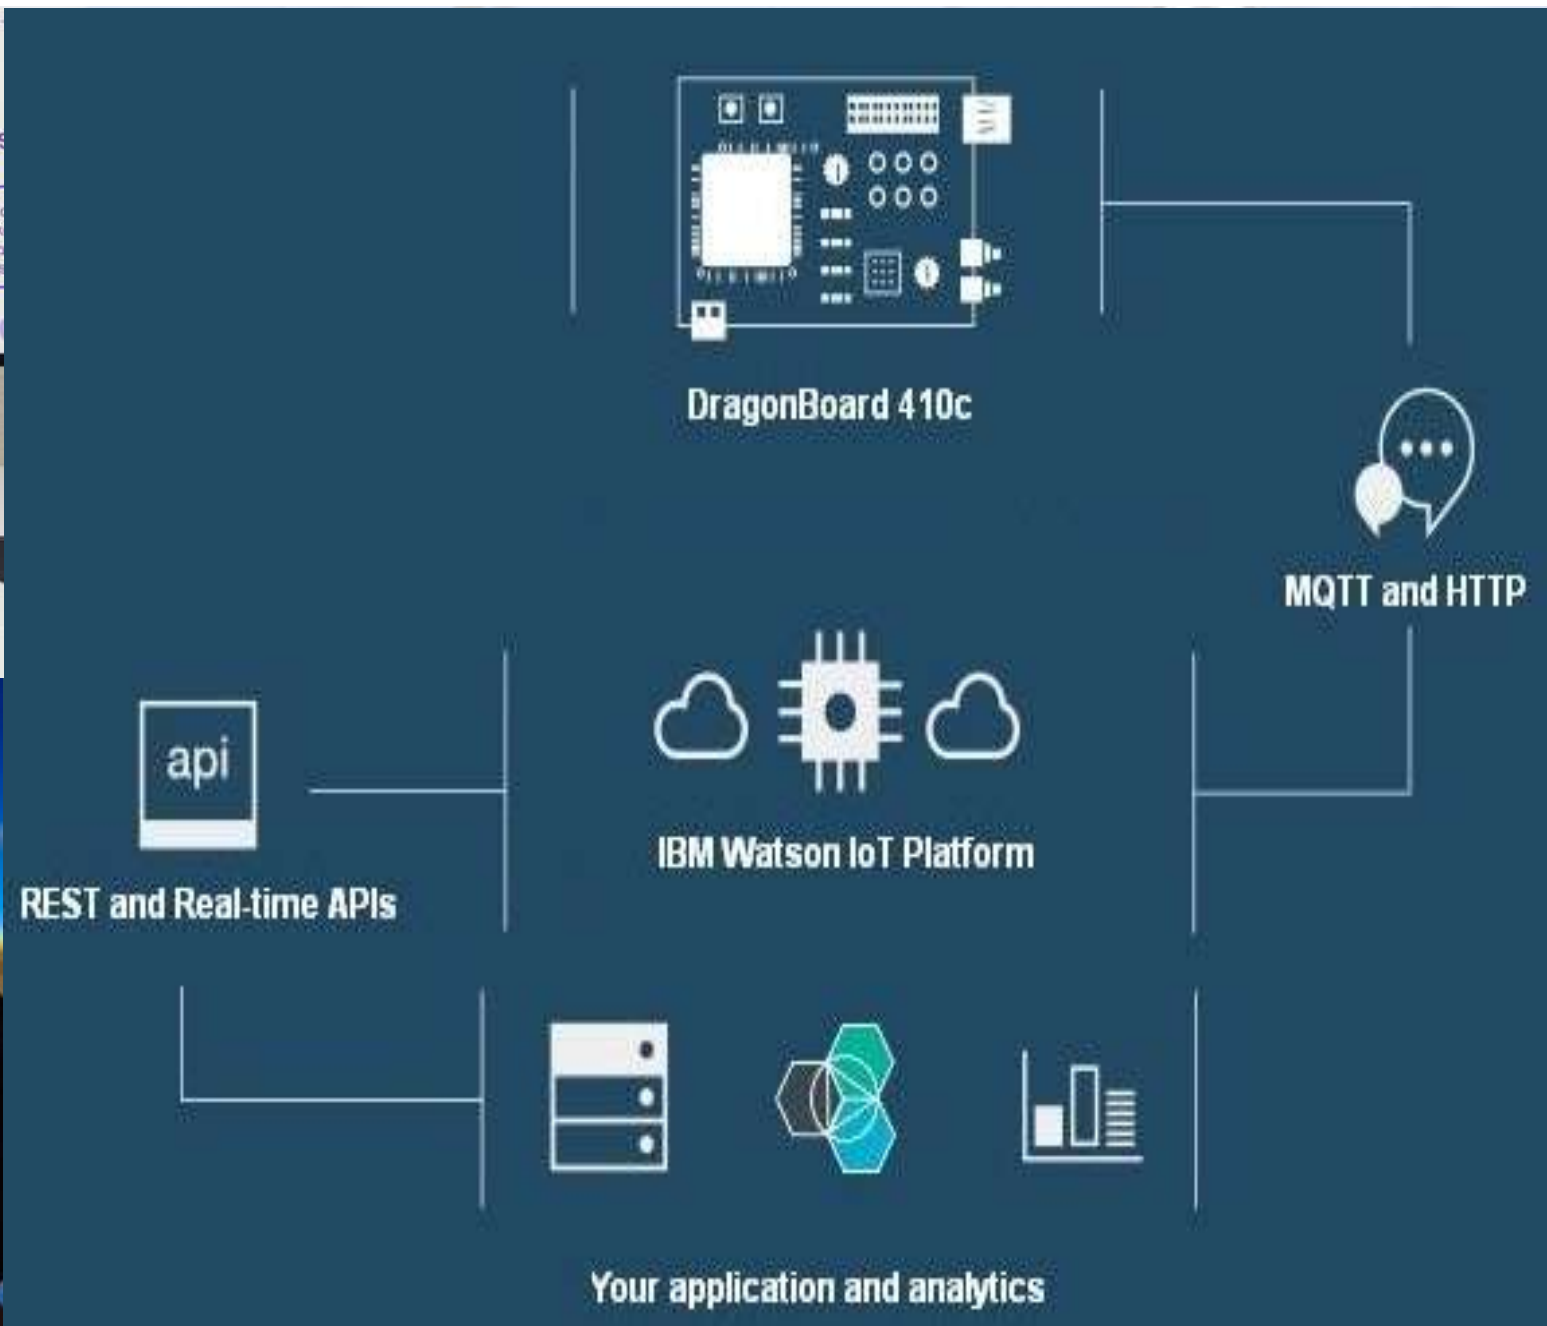

# Thomas Jefferson University Hospital

Nursing Care

# IBM Watson IoT + Harman “kognitív gondnok”

filter nodes

Watson IoT

output

- debug
- mqtt
- http response
- websocket
- tcp
- udp
- serial
- Watson IoT

function

- function
- template

info